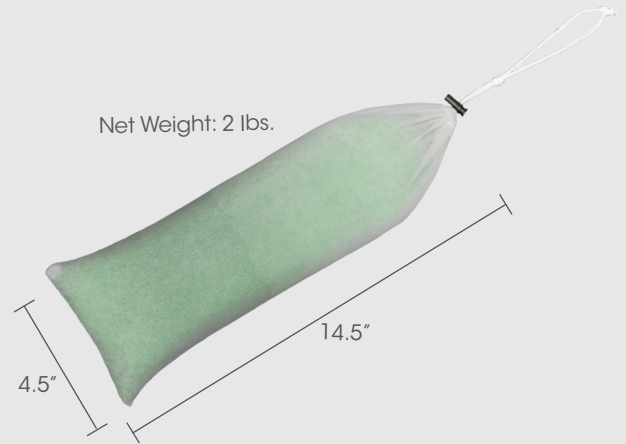

Ultra Beads

Freshens 60 - 90 days!

Replace that old school Non-Para Super Block with the new and improved Ultra Beads. Ultra Beads were designed with an intense fragrance load to tackle those hard to fight odors often found in commercial settings.

- Freshens 60 - 90 days
- Professional strength for commercial odors
- More versatile than the Non-Para Super Block
- Less bulky
- Cost effective solution