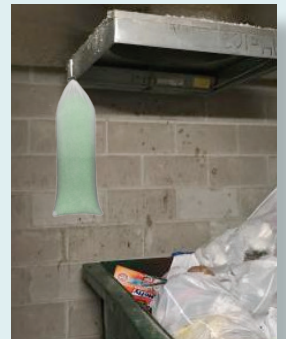

## √ Great for using in:

- Air Ducts
- Stairwells
- Basements
- Elevator Shafts
- Garbage Collection Areas
- Dumpsters
- Sewers
- & More

Stairwell

Garbage Chute

↑  
INTENSITY

Available Fragrances	Item Number
● Herbal Mint	PP-F-004I004I-05
● Cherry	PP-F-004I004I-20